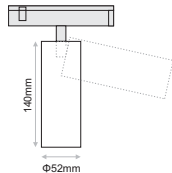

CLICK IT SPOT 22W / TW 21W

- Rotatable 320 degrees.
- Available in black or white colour.
- It is offered with a variety of accessories : honeycomb, line spread lens, softening lens, snoot, or half snoot
- L90/B10 50.000h
- 3SDCM

Monochromatic 22W

- Click It S22 spot is the highest sized spot of Click It system.
- UGR<19(42°) / UGR<15(35°) / UGR<17(22°)

Tunable White 21W

- Click It S21spot is the tunable white spot of Click It system.
- Casambi ready device.
- Constant lumen output when shifting CCT.
- UGR<20(44°) / UGR<13(35°) / UGR<15(21°)

Monochromatic 22W
42V PWM Dimmable