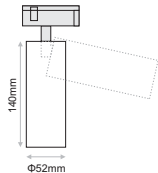

Monochromatic 22W
42V PWM Dimmable