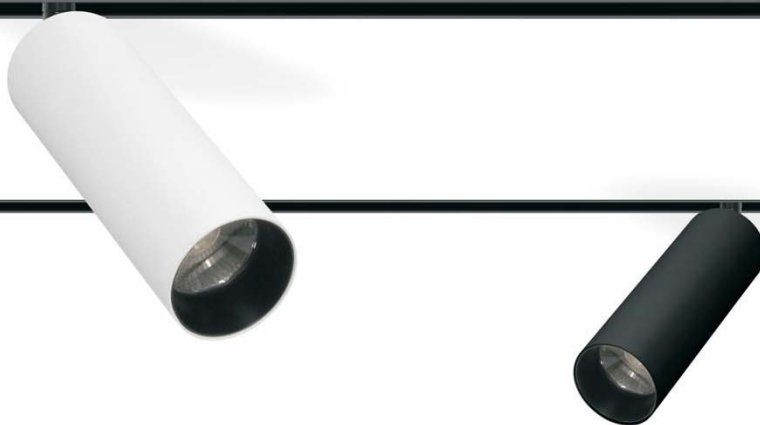

CLICK IT SPOT 22W / TW 21W

- Rotatable 320 degrees.
- Available in black or white colour.
- It is offered with a variety of accessories : honeycomb, line spread lens, softening lens, snoot, or half snoot
- L90/B10 50.000h
- 3SDCM

Monochromatic 22W

- Click It S22 spot is the highest sized spot of Click It system.
- UGR<19(42°) / UGR<15(35°) / UGR<17(22°)

Tunable White 21W

- Click It S21spot is the tunable white spot of Click It system.
- Casambi ready device.
- Constant lumen output when shifting CCT.
- UGR<20(44°) / UGR<13(35°) / UGR<15(21°)