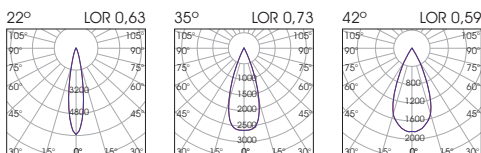

\* Tunable White model available only in CRI90 & 48V Wireless Dimmable.

Ordering Code Example: *CLICK IT S22-30C-AD-90-35-WH-WL-00*

**ACR.053**  
Honeycomb  
(for Φ52)

**ACR.051**  
Line spread lens  
(for Φ52)

**ACR.050**  
Softening lens  
(for Φ52)

**CLK.042**  
Snoot Black  
(for Φ52)

**CLK.040**  
Half Snoot  
Black  
(for Φ52)

**CLK.044**  
Frosted Cover  
(for Φ52)

Monochromatic 22W

Tunable White 21W